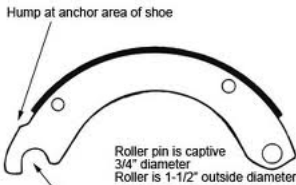

11617 Old Lexington Pike
Walton, Kentucky 41094
Local: 859.485.8800
Fax: 859.485.8806
Toll Free: 888.635.1906

HOURS:
Mon - Fri: 8AM - 5PM
Saturday: 8AM-12:30PM
Sunday: **CLOSED**
Major Credit Cards
Accepted

Prices good
8.01.19 - 8.31.19

TexTrail
TRAILER PARTS

AUGUST IS AXLE AWARENESS MONTH!

89"

TXT6150662 IDLER AXLE 5 ON 4.5" - 89" HUB FACE -74" SPRING CENTER UNDERSLUNG
ONLY: $ 172.19 EACH

OTHER AXLE SIZES AND STYLES ALSO AVAILABLE

TXT-9400119
ST205-75-R15 TIRE
ON 5 - 4.5BC Wheel
Assembly Only: $ 143.19 ea

74"

TXT-9150000 3500lb 24 7/8" SLIPPER AXLE
ONLY: $ 44.19 each
OTHER SIZES AVAILABLE

TXT-7650071-04
HUB KIT 34822545
WITH BEARINGS & SEALS
ONLY: $ 29.19 EACH

TexTrail
TRAILER PARTS

DO YOU NEED LARGER AXLES OR REPAIR PARTS FOR YOUR AIR EQUIPT TRAIELR AXLES

LSE-4700D--OA-CC
12.25" X 4"
DEXTER AIR BRAKE
SHOE EXCHANGE
ONLY: $ 35.75
each/exchange

EUC-10875
BRAKE SHOE
HARDWARE
KIT FOR P-Q APPLICATION (FOR 4700)
ONLY $ 19.81 PER KIT (SERVICES 2 SHOES)

DEX-009-027-01
DEXTER BRAKE DRUM
12.25" X 4" (for 4700)
only: $ 239.19 each

AUT-KIENE-K-1390
BRAKE
LINING
GAUGE
ONLY:

$ 45.00

BE SURE YOU ARE
SAFE BEFORE YOU
GET TO THE DOT.

GET YOUR BRAKE
PARTS CLEAN BEFORE
YOU PUT IT
BACK TOGETHER
WITH:

CVL-PBB20BC
ONLY:
$ 2.99
PER 14 OZ CAN

Make
the job of
replacing a
pancake
easier with a
Springbrake
Third Hand
AUT-KIENE-K-1309

Only: $ 95.00 ea

NEED A PIGGYBACK ?
PHD-3030PBK
TYPE 3030
PIGGYBACK
ONLY:
$ 49.02 PER KIT
WHILE SUPPLIES LAST.